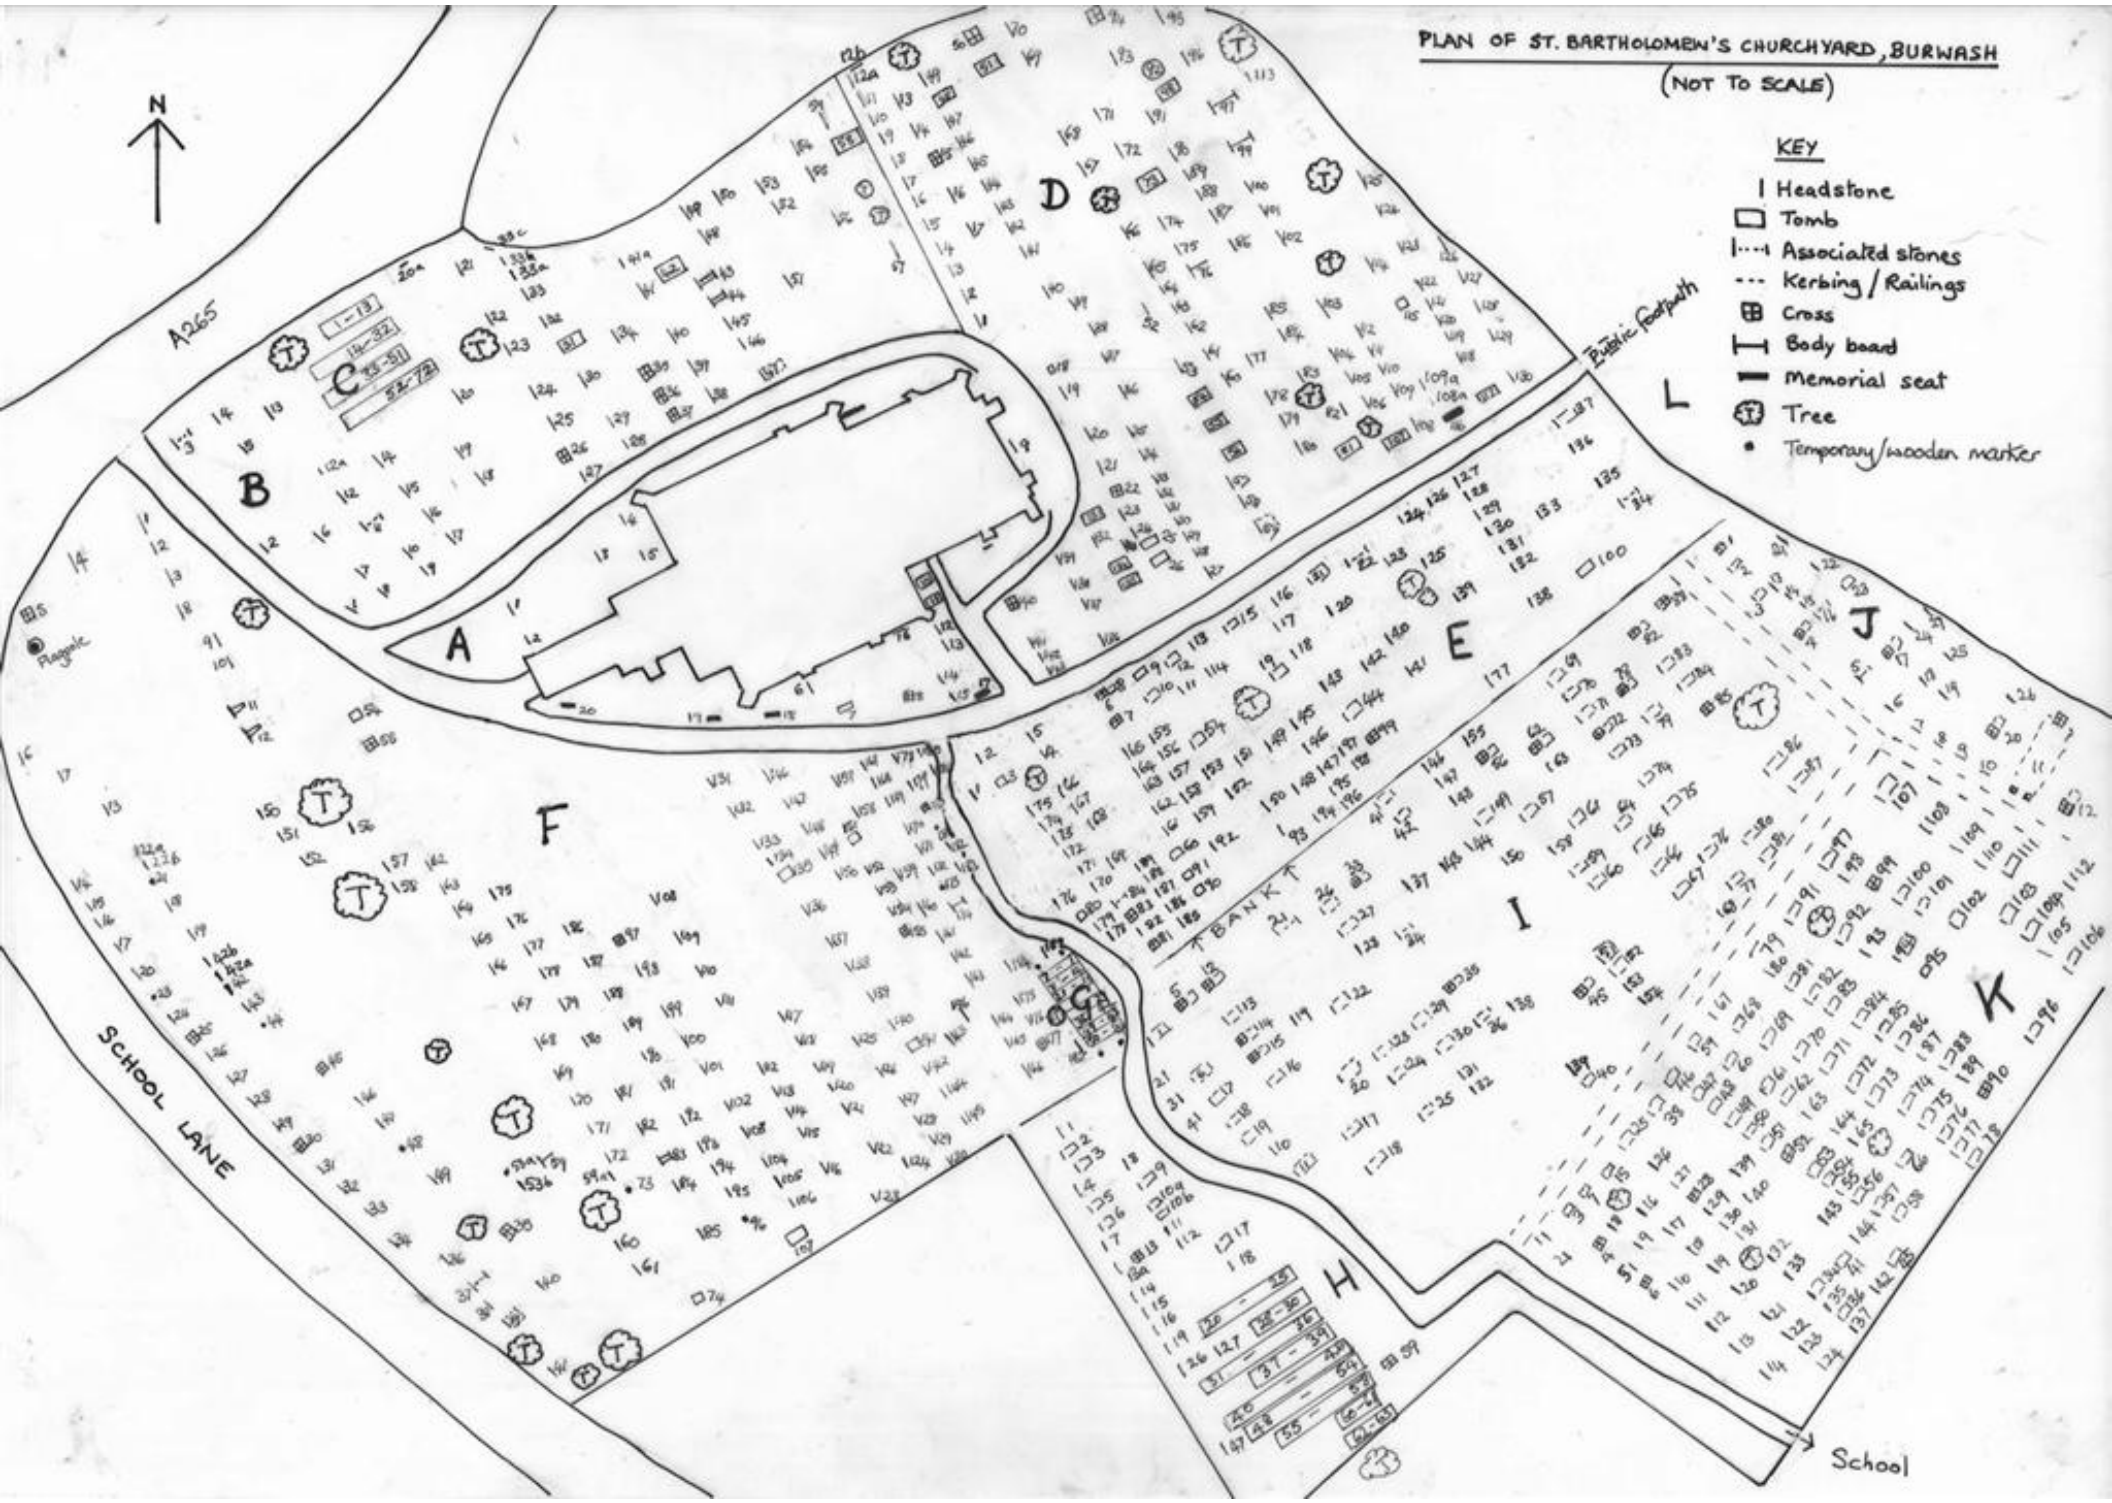

PLAN OF ST. BARTHOLOMEW'S CHURCHYARD, BURWASH

(NOT TO SCALE)

KEY

- | Headstone
- Tomb
- Associated stones
- Kerbing/Railings
- ⊕ Cross
- ⌈ Body board
- Memorial seat
- ⊙ Tree
- Temporary/wooden marker

Public footpath

SCHOOL LANE

BANK

School